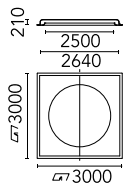

USO 2500 Cove Lighting Dimmable 1-10V

SA.1009.4.11V - Raw

Recessed ceiling luminaire. Direct lighting with fluorescent, cold cathode or LED lamps.