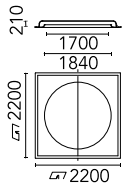

USO 1700 Cove Lighting Dimmable 1-10V

SA.1007.4.21V - Raw

Recessed ceiling luminaire. Direct lighting with fluorescent, cold cathode or LED lamps.

Main specifications

Lamp category	Fluorescent
Power (W)	312W
Mountings	Ceiling recessed
Environment	Indoor dry location