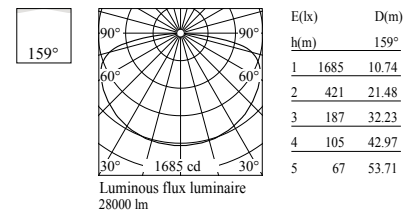

Optical

Lighting type	Direct
Lamp type	T5 FQ
Light distribution	Symmetric
Optical type	Diffused light

Electrical

Lamp holder	G5
Dimmable	Yes
Driver	Integrated
Emergency	Without

Physical

Color	Raw
Orientation	Fixed
Weight (kg)	100