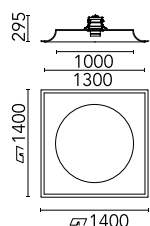

Main specifications

Mountings	Ceiling recessed
Environment	Indoor dry location

Optical

Lighting type	Direct
Light distribution	Symmetric

Electrical

Emergency	Without
------------------	---------

Physical

Color	Raw
Orientation	Fixed
Weight (kg)	20.6