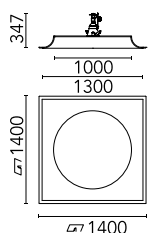

Main specifications

Mountings	Ceiling recessed
Environment	Indoor dry location

Optical

Lighting type	Direct
Light distribution	Symmetric

Electrical

Emergency	Without
------------------	---------

Physical

Color	Raw
Orientation	Fixed
Weight (kg)	20.6