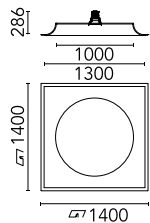

USO 1400 + Decofix 1L Round

■ SA.1005.3.025 - Raw

Soft technology architectonic application that permits perfect integration of the Flos architectural products. For personal configuration, you can add light points in the structure. Ask Flos architectural sales team.

Soft technology architectonic application that permits perfect integration of the Flos architectural products. For personal configuration, you can add light points in the structure. Ask Flos architectural sales team.

Main specifications

Mountings	Ceiling recessed
Environment	Indoor

Optical

Lighting type	Direct
Light distribution	Symmetric

Electrical

Emergency	Without

Physical

Color	Raw
Orientation	Fixed
Weight (kg)	20.6

Note

References do not include Flos architectural products.

Certification / Marking