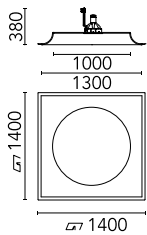

USO 1400 + Compass Ø162

■ SA.1005.3.009 - Raw

Soft technology architectonic application that permits perfect integration of the Flos architectural products. For personal configuration, you can add light points in the structure. Ask Flos architectural sales team.

Soft technology architectonic application that permits perfect integration of the Flos architectural products. For personal configuration, you can add light points in the structure. Ask Flos architectural sales team.

Main specifications

Mountings	Ceiling recessed
Environment	Indoor

Optical

Lighting type	Direct
Light distribution	Symmetric

Electrical

Emergency	Without

Physical

Color	Raw
Orientation	Fixed
Weight (kg)	20.6

Note

References do not include Flos architectural products.

Certification / Marking