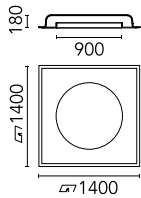

### Main specifications

Lamp category	Fluorescent
Power (W)	156W
Net lumen (lm)	2170
Mountings	Ceiling recessed
Environment	Indoor dry location

### Physical

Color	Raw
Orientation	Fixed
Weight (kg)	40