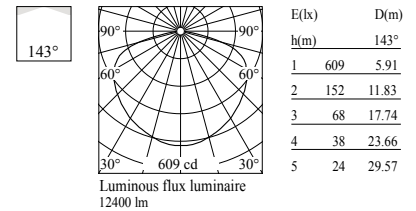

Electrical

Lamp holder	G5
Dimmable	No
Driver	Integrated
Driver type	Non Dimmable
Emergency	Without

Physical

Color	Raw
Orientation	Fixed
Weight (kg)	40