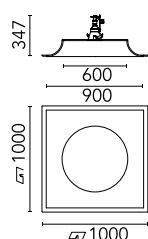

Main specifications

Mountings	Ceiling recessed
Environment	Indoor dry location

Optical

Lighting type	Direct
Light distribution	Symmetric

Electrical

Emergency	Without
------------------	---------

Physical

Color	Raw
Orientation	Fixed
Weight (kg)	11