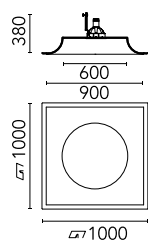

USO 1000 for Compass Ø 162

■ SA.1004.3.009 - Raw

Soft technology architectonic application that permits perfect integration of the Flos architectural products. For personal configuration, you can add light points in the structure. Ask Flos architectural sales team.

Main specifications

Mountings	Ceiling recessed
Environment	Indoor dry location

Optical

Lighting type	Direct
Light distribution	Symmetric

Electrical

Emergency	Without
------------------	---------

Physical

Color	Raw
Orientation	Fixed
Weight (kg)	11