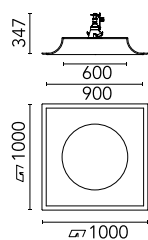

Main specifications

Mountings	Ceiling recessed
Environment	Indoor

Optical

Lighting type	Direct
Light distribution	Symmetric

Electrical

Emergency	Without
------------------	---------

Physical

Color	Raw
Orientation	Fixed
Weight (kg)	11