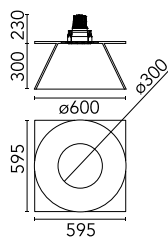

USL 6060 for Modular Ceiling + Kap Ø 145 Hold

■ SA.4009.3.017 - Raw

Soft technology architectonic application that permits perfect integration of the Flos architectural products. For personal configuration, you can add light points in the structure. Ask Flos architectural sales team.

Main specifications

Mountings	Ceiling surface
Environment	Indoor

Optical

Lighting type	Direct
Light distribution	Symmetric

Electrical

Emergency	Without
------------------	---------

Physical

Color	Raw
Orientation	Fixed
Weight (kg)	13.2