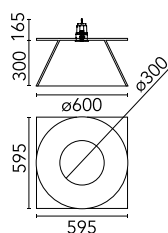

USL 6060 for Modular Ceiling for Light Sniper

■ SA.4009.3.001 - Raw

Soft technology architectonic application that permits perfect integration of the Flos architectural products. For personal configuration, you can add light points in the structure. Ask Flos architectural sales team.

Main specifications

Mountings	Ceiling surface
Environment	Indoor dry location

Optical

Lighting type	Direct
Light distribution	Symmetric

Electrical

Emergency	Without

Physical

Color	Raw
Orientation	Fixed
Weight (kg)	13.2

Note

References do not include Flos architectural products.