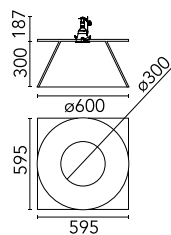

Main specifications

Mountings	Ceiling surface
Environment	Indoor dry location

Optical

Lighting type	Direct
Light distribution	Symmetric

Electrical

Emergency	Without
------------------	---------

Physical

Color	Raw
Orientation	Fixed
Weight (kg)	13.2