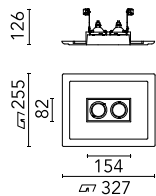

## USB Square 2L

■ SA.3022.1 - Raw

Recessed luminaire for 12V lamp. 220/240V, 50/60Hz. Adjustable by means of "leading and trailing edge". Remote transformer not included.