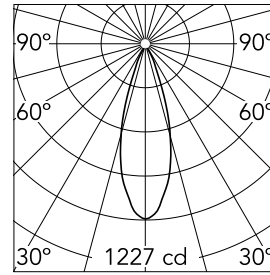

Tubular Bells Pro Wall

■ 07.9481.ANB - Black

Luminaire for wall mounting with LED light source. Non-regulable 220-240V, 50-60Hz power supply integrated in luminaire body.

Main specifications

Number of heads	1	Net lumen (lm)	394
Lamp category	LED	Mountings	Wall surface
Power (W)	7.4W	Environment	Indoor dry location
CCT (K)	3000K		
CRI	98		

Optical

Lighting type	Indirect, Direct
LED type	Phosphor LED
Light distribution	Symmetric
Optical type	Flood
Beam angle (°)	32
Beam angle C90-270 (°)	32

Beam Angle:	32°		
h(m)	E(lx)	D(m)	
1	1227	0.58	
2	307	1.16	
3	136	1.73	
4	77	2.31	
5	49	2.89	

Color	Black
Orientation	Fixed
Weight (kg)	0.90