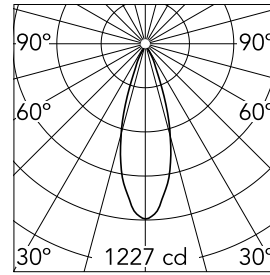

Tubular Bells Pro Wall

07.9481.11B - Matt White

Luminaire for wall mounting with LED light source. Non-regulable 220-240V, 50-60Hz power supply integrated in luminaire body.

Main specifications

Number of heads	1	Net lumen (lm)	394
Lamp category	LED	Mountings	Wall surface
Power (W)	7.4W	Environment	Indoor
CCT (K)	3000K		
CRI	98		

Optical

Lighting type	Indirect, Direct
LED type	Phosphor LED
Light distribution	Symmetric
Optical type	Flood
Beam angle (°)	32
Beam angle C90-270 (°)	32

Beam Angle:	32°		
	h(m)	E(lx)	D(m)
1	1227	0.58	
2	307	1.16	
3	136	1.73	
4	77	2.31	
5	49	2.89	