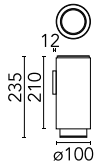

Tubular Bells Pro Wall

07.9481.11B - Matt White

Luminaire for wall mounting with LED light source. Non-regulable 220-240V, 50-60Hz power supply integrated in luminaire body.

Main specifications

Number of heads	1	Net lumen (lm)	394
Lamp category	LED	Mountings	Wall surface
Power (W)	7.4W	Environment	Indoor
CCT (K)	3000K		
CRI	98		

Optical

Lighting type	Indirect, Direct
LED type	Phosphor LED
Light distribution	Symmetric
Optical type	Flood
Beam angle (°)	32
Beam angle C90-270 (°)	32

Beam Angle:	32°		
	h(m)	E(lx)	D(m)
1	1227	0.58	
2	307	1.16	
3	136	1.73	
4	77	2.31	
5	49	2.89	

Color	Matt White
Orientation	Fixed
Weight (kg)	0.90

Certification / Marking