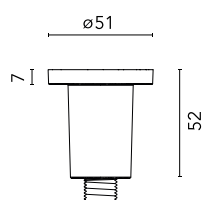

Top Anchor Ø 50

New

■ 06.5420.14 - Black

For installation where the power supply is to be installed in a remote installation box and there is no other access. The 50-mm cover conceals the cable and prevents access to the power supply.

Main specifications

Mountings	Ceiling surface
Environment	Indoor dry location

Electrical

Emergency	Without
------------------	---------

Physical

Color	Black
Length (mm)	52