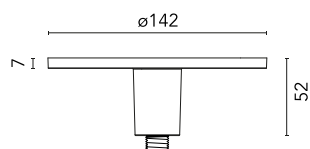

Top Anchor Ø 140

New

06.5421.40 - White

For installation where the power supply is to be hidden within a drop ceiling and there is no other access. The 140-mm cover conceals the hole needed to install the device.

Main specifications

Mountings	Ceiling surface
Environment	Indoor dry location

Electrical

Emergency	Without
------------------	---------

Physical

Color	White
Length (mm)	52