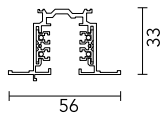

Three Phase Track Recessed Dali 3000 mm

■ 60.3830.14ADA - Matt Black

GLOBALTRACK offers benefits for advanced installations: the main connectors are feedable and the feeding cable can be hidden under the elegant suspension accessories. GLOBALTRACK lighting tracks are designed for easy surface mounting on ceilings and walls, or recessed mounting in suspended ceilings. Lighting tracks can be suspended at any desired height.