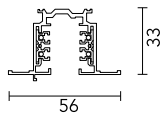

Three Phase Track Recessed Dali 3000 mm

□ 60.3830.11ADA - Matt White

GLOBALTRACK offers benefits for advanced installations: the main connectors are feedable and the feeding cable can be hidden under the elegant suspension accessories. GLOBALTRACK lighting tracks are designed for easy surface mounting on ceilings and walls, or recessed mounting in suspended ceilings. Lighting tracks can be suspended at any desired height.