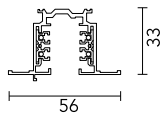

Three Phase Track Recessed Dali 1000 mm

60.3810.29ADA - Aluminum

GLOBALTRACK offers benefits for advanced installations: the main connectors are feedable and the feeding cable can be hidden under the elegant suspension accessories. GLOBALTRACK lighting tracks are designed for easy surface mounting on ceilings and walls, or recessed mounting in suspended ceilings. Lighting tracks can be suspended at any desired height.