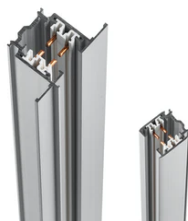

Three Phase Track Recessed Dali 1000 mm

☐ 60.3810.11ADA - Matt White

GLOBALTRACK offers benefits for advanced installations: the main connectors are feedable and the feeding cable can be hidden under the elegant suspension accessories. GLOBALTRACK lighting tracks are designed for easy surface mounting on ceilings and walls, or recessed mounting in suspended ceilings. Lighting tracks can be suspended at any desired height.

Main specifications

Mountings	Ceiling recessed
Environment	Indoor dry location

Electrical

Emergency	Without
Insulation class	I

Physical

Color	Matt White
Weight (kg)	0.80
Length (mm)	1000

Three Phase Track Recessed Dali 1000 mm

Connector 90° Inside Dali
60.3029.29ADA

Fix-point
60.3023.11

Straight Connector Dali
60.3044.11ADA

Connector 90° Outside Dali
60.3028.29ADA

Lead bending key
60.3054

Connector 90° Inside Dali
60.3029.11ADA

Connector T – Inside Right Dali
60.3047.29ADA

Connector 90° Inside Dali
60.3029.14ADA