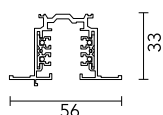

Three Phase Track Recessed Dali 1000 mm

☐ 60.3810.11ADA - Matt White

GLOBALTRACK offers benefits for advanced installations: the main connectors are feedable and the feeding cable can be hidden under the elegant suspension accessories. GLOBALTRACK lighting tracks are designed for easy surface mounting on ceilings and walls, or recessed mounting in suspended ceilings. Lighting tracks can be suspended at any desired height.