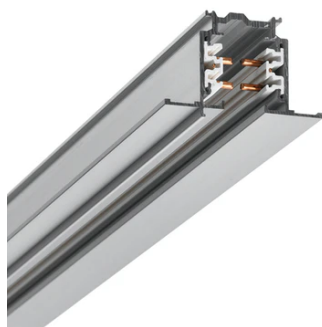

Three Phase Track Recessed Dali 1000 mm

☐ 60.3810.11ADA - Matt White

GLOBALTRACK offers benefits for advanced installations: the main connectors are feedable and the feeding cable can be hidden under the elegant suspension accessories. GLOBALTRACK lighting tracks are designed for easy surface mounting on ceilings and walls, or recessed mounting in suspended ceilings. Lighting tracks can be suspended at any desired height.

Main specifications

Mountings	Ceiling recessed
Environment	Indoor dry location

Electrical

Emergency	Without
Insulation class	I

Physical

Color	Matt White
Weight (kg)	0.80
Length (mm)	1000

Three Phase Track Recessed Dali 1000 mm

Connector 90° Inside Dali
60.3029.29ADA

Fix-point
60.3023.11

Straight Connector Dali
60.3044.11ADA

Connector 90° Outside Dali
60.3028.29ADA

Lead bending key
60.3054

Connector 90° Inside Dali
60.3029.11ADA

Connector T – Inside Right Dali
60.3047.29ADA