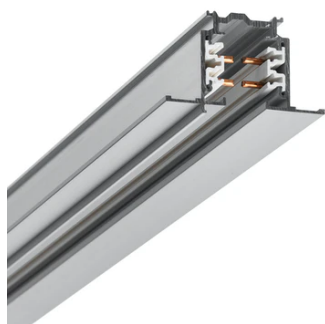

Three Phase Track Recessed 4000 mm

GLOBALTRACK offers benefits for advanced installations: the main connectors are feedable and the feeding cable can be hidden under the elegant suspension accessories. GLOBALTRACK lighting tracks are designed for easy surface mounting on ceilings and walls, or recessed mounting in suspended ceilings. Lighting tracks can be suspended at any desired height.

Main specifications

Mountings	Ceiling recessed
Environment	Indoor

Electrical

Emergency	Without
Insulation class	I

Physical

Weight (kg)	4
Length (mm)	4000

Three Phase Track Recessed 4000 mm

Cover for power supply connectors
recessed track
60.3053.11

Cover for power supply connectors
recessed track
60.3053.14

Live end right
60.3038.11

Live end right
60.3038.14

Live end right
60.3038.12

Live end left
60.3039.11

Live end left
60.3039.14

Live end left
60.3039.12