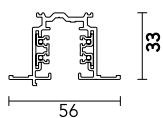

Three Phase Track Recessed 4000 mm

GLOBALTRACK offers benefits for advanced installations: the main connectors are feedable and the feeding cable can be hidden under the elegant suspension accessories. GLOBALTRACK lighting tracks are designed for easy surface mounting on ceilings and walls, or recessed mounting in suspended ceilings. Lighting tracks can be suspended at any desired height.