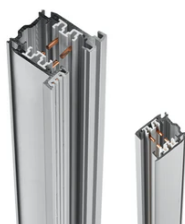

Three Phase Track Recessed 4000 mm

GLOBALTRACK offers benefits for advanced installations: the main connectors are feedable and the feeding cable can be hidden under the elegant suspension accessories. GLOBALTRACK lighting tracks are designed for easy surface mounting on ceilings and walls, or recessed mounting in suspended ceilings. Lighting tracks can be suspended at any desired height.

Cover for power supply connectors
recessed track
60.3053.14

Live end right
60.3038.11

Live end right
60.3038.14

Live end right
60.3038.12

Live end left
60.3039.11

Live end left
60.3039.14

Live end left
60.3039.12