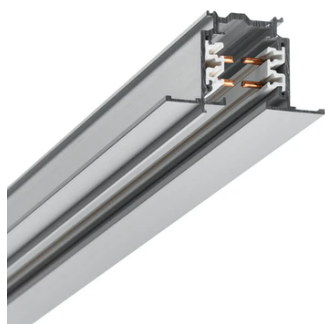

Three Phase Track Recessed 3000 mm

□ 60.3830.11 - Matt White

GLOBALTRACK offers benefits for advanced installations: the main connectors are feedable and the feeding cable can be hidden under the elegant suspension accessories. GLOBALTRACK lighting tracks are designed for easy surface mounting on ceilings and walls, or recessed mounting in suspended ceilings. Lighting tracks can be suspended at any desired height.

Main specifications

Mountings	Ceiling recessed
Environment	Indoor dry location

Electrical

Emergency	Without
Insulation class	I

Physical

Color	Matt White
Weight (kg)	3
Length (mm)	3000

Three Phase Track Recessed 3000 mm

Dali Flexible connector
60.3037.11ADA

Dali Flexible connector
60.3037.29ADA

Corner adjustable connector
60.3046.29

Connector 90° Inside
60.3029.29

Connector 90° Outside
60.3028.29

Conector T – Outside Left
60.3051.14