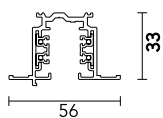

Three Phase Track Recessed 3000 mm

□ 60.3830.11 - Matt White

GLOBALTRACK offers benefits for advanced installations: the main connectors are feedable and the feeding cable can be hidden under the elegant suspension accessories. GLOBALTRACK lighting tracks are designed for easy surface mounting on ceilings and walls, or recessed mounting in suspended ceilings. Lighting tracks can be suspended at any desired height.