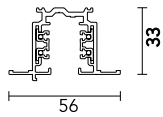

Three Phase Track Recessed 1000 mm

□ 60.3810.11 - Matt White

GLOBALTRACK offers benefits for advanced installations: the main connectors are feedable and the feeding cable can be hidden under the elegant suspension accessories. GLOBALTRACK lighting tracks are designed for easy surface mounting on ceilings and walls, or recessed mounting in suspended ceilings. Lighting tracks can be suspended at any desired height.