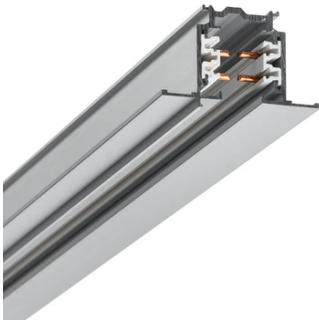

Three Phase Track Recessed 1000 mm

□ 60.3810.11 - Matt White

GLOBALTRACK offers benefits for advanced installations: the main connectors are feedable and the feeding cable can be hidden under the elegant suspension accessories. GLOBALTRACK lighting tracks are designed for easy surface mounting on ceilings and walls, or recessed mounting in suspended ceilings. Lighting tracks can be suspended at any desired height.

Main specifications

Mountings	Ceiling recessed
Environment	Indoor dry location

Electrical

Emergency	Without
Insulation class	I

Physical

Color	Matt White
Weight (kg)	1
Length (mm)	1000

Three Phase Track Recessed 1000 mm

Straight connector
60.3044.14

Corner adjustable connector
60.3046.11

Dali Flexible connector
60.3037.14ADA

Recessed box for fix-point
60.3022.14

Fix-point
60.3023.14

Connector 90° Inside
60.3029.29

Cross Coupling
60.3036.11