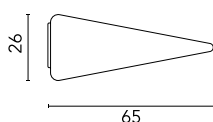

Thin LED 1034 mm BLIND

■ 09.0104.BZA - Bronze

Wall application luminaire for indirect lighting with LED. Remote transformer not included.