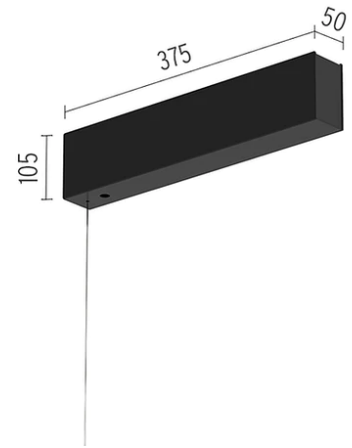

The Tracking Magnet Profile Feed
Connector
08.0611.14

Surface power supply with 320W /
48Vdc driver included
08.0600.40