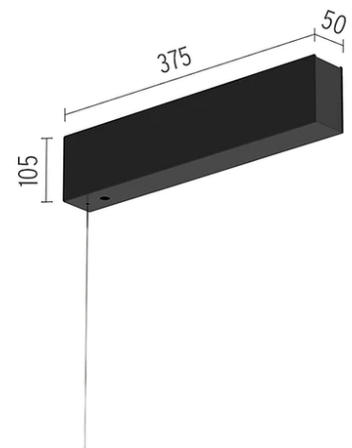

Surface power supply with 320W /
48Vdc driver included
08.0600.14