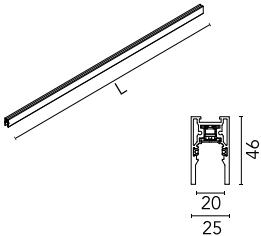

The Tracking Magnet Surface/Suspension Profile Casambi / Dali / 1-10V compatible

■ 06.5012.14 - Black

Electromechanical profile for surface-mounting, available in lengths from 1m to 3m.

Main specifications

Physical

Color	Black
Weight (kg)	2.43
Length (mm)	2000

Note

Version compatible with "On board dimmer" luminaries and version compatible with system controlled luminaries (DALI, 1-10V, FLOS SMART CONTROL) available. Corners, connectors and accessories common for the two profile versions. Feed connector, intermediated connector, end-caps and attachment accessories to be ordered separately. Mechanical 90° corners available in the same plane (symmetrical element for left and right corner) and 90° symmetrical internal corners in a different plane. Intermediate connectors to be ordered separately if electrical continuity on corners is required. Corners do not admit installation of spots.

4-pole, 0.75 mm² section, 4-meter long,
transparent power cable
06.0157.00

Suspension rod with 1m rose. M6
thread
60.3014.11

Dimmable control box 1-10V 48V
08.0613.14A

4m suspension steel cable
08.8634.00