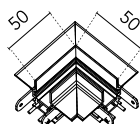

The Tracking Magnet Recessed Profile 90° Mechanical Corner

■ 06.5045.14 - Black

Electromechanical profile for recessed installation in plasterboard ceilings and walls, available in lengths from 1m to 3m.

Main specifications

Mountings	Recessed
Environment	Indoor dry location

Electrical

Voltage (V)	48.00
Emergency	Without

Physical

Color	Black
Recessed depth (mm)	45.00
Weight (kg)	0.15
Length (mm)	55

Note

90° mechanical corner. To create electrical continuity, order with the flexible intermediate connector.

The Tracking Magnet Recessed Profile 90° Mechanical Corner

Adjustable ceiling kit. 2 unit kit
08.8867.14

Fixed ceiling kit. 2 unit kit
08.8866.14

The Tracking Magnet Profile
Intermediate Connector
Flexible/Electrical Corner
08.0614.14