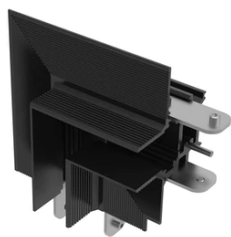

The Tracking Magnet Recessed Profile 90° Mechanical Corner

■ 06.5045.14 - Black

Electromechanical profile for recessed installation in plasterboard ceilings and walls, available in lengths from 1m to 3m.

Main specifications

Mountings	Recessed
Environment	Indoor dry location

Electrical

Voltage (V)	48.00
Emergency	Without

Physical

Color	Black
Recessed depth (mm)	45.00
Weight (kg)	0.15
Length (mm)	55

Note

90° mechanical corner. To create electrical continuity, order with the flexible intermediate connector.

The Tracking Magnet Recessed Profile 90° Mechanical Corner

Adjustable ceiling kit. 2 unit kit
08.8867.14

Fixed ceiling kit. 2 unit kit
08.8866.14

The Tracking Magnet Profile
Intermediate Connector
Flexible/Electrical Corner
08.0614.14