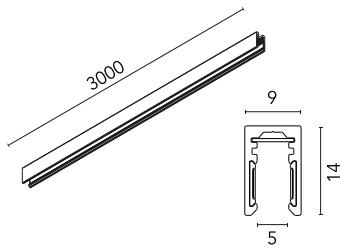

### 06.6014.14 - Black

Electromechanical profile of reduced size for installation on surfaces with lengths from 1 to 3 m.

### Main specifications

<b>Power (W)</b>	MAX 120W
<b>Mountings</b>	Surface
<b>Environment</b>	Indoor dry location

### Physical

<b>Color</b>	Black
<b>Length (mm)</b>	3000