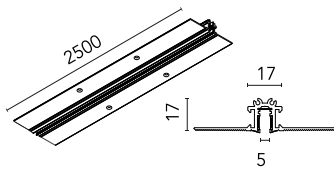

The Micro Running Magnet Recessed Profile

New

06.6003.14 - Black

Electromechanical profile of reduced size for recessed installation in plasterboard ceilings/walls with lengths from 1 to 3 m.

Main specifications

Physical

Color	Black
Length (mm)	2500

Note

Fastening accessories included with the profiles. 90° corners available in the same plane (symmetrical element for left and right corners).

The Micro Running Magnet Recessed Profile