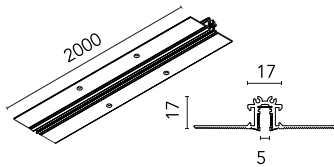

The Micro Running Magnet Recessed Profile

New

06.6002.14 - Black

Electromechanical profile of reduced size for recessed installation in plasterboard ceilings/walls with lengths from 1 to 3 m.

Main specifications

Physical

Color	Black
Length (mm)	2000

Note

Fastening accessories included with the profiles. 90° corners available in the same plane (symmetrical element for left and right corners).

The Micro Running Magnet Recessed Profile