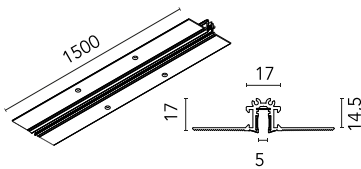

The Micro Running Magnet Recessed Profile

New

06.6001.14 - Black

Electromechanical profile of reduced size for recessed installation in plasterboard ceilings/walls with lengths from 1 to 3 m.

Main specifications

Physical

Color	Black
Length (mm)	1500

Note

Fastening accessories included with the profiles. 90° corners available in the same plane (symmetrical element for left and right corners).

PWM voltage output dimmable drivers shall be used at frequencies between 250 and 500Hz.