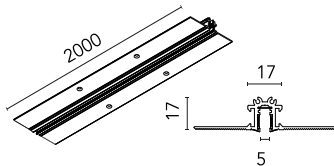

### Physical

<b>Color</b>	Black
<b>Length (mm)</b>	2000

### Note

Fastening accessories included with the profiles. 90° corners available in the same plane (symmetrical element for left and right corners).