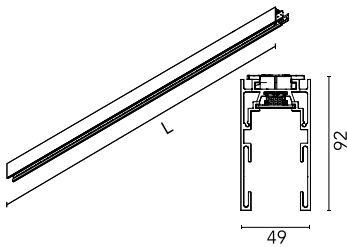

The Fast Track Surface Profile

□ **06.1863.40 - White**

Electro-mechanical profile for surface installations in plasterboard ceilings, with 1m to 3m lengths. Not suitable for suspended installations. Power and interconnection cables must be ordered separately. Covers must be ordered separately. Fixed ceiling kit included.

Electro-mechanical profile for surface installations in plasterboard ceilings, with 1m to 3m lengths. Not suitable for suspended installations. Power and interconnection cables must be ordered separately. Covers must be ordered separately. Fixed ceiling kit included.

Main specifications

Mountings	Surface
Environment	Indoor dry location

Electrical

Voltage (V)	48.00
Driver	Remote excluded
Emergency	Without

Physical

Color	White
Weight (kg)	8.4
Length (mm)	3000

The Fast Track Surface Profile