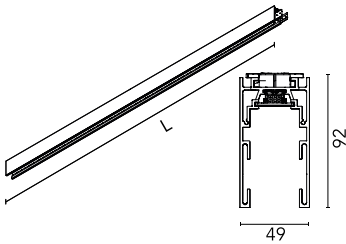

Electro-mechanical profile for surface installations in plasterboard ceilings, with 1m to 3m lengths. Not suitable for suspended installations. Power and interconnection cables must be ordered separately. Covers must be ordered separately. Fixed ceiling kit included.

Physical

| | |
|--------------------|-------|
| Color | Black |
| Weight (kg) | 5.6 |
| Length (mm) | 2000 |

The Fast Track Surface Profile

LED Power Supply Source for remote installation. 48V/320W. 100/240 Vac
60.8919