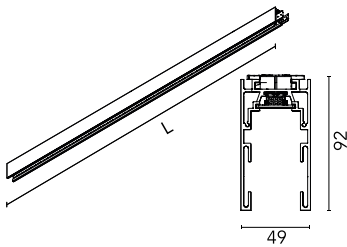

Electro-mechanical profile for surface installations in plasterboard ceilings, with 1m to 3m lengths. Not suitable for suspended installations. Power and interconnection cables must be ordered separately. Covers must be ordered separately. Fixed ceiling kit included.

Physical

| | |
|--------------------|-------|
| Color | Black |
| Weight (kg) | 4.2 |
| Length (mm) | 1500 |

The Fast Track Surface Profile

LED Power Supply Source for remote installation. 48V. 100Vac (150W)-240Vac (200W)
60.9607