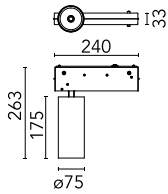

Electrical

Voltage (V)	48.00	Insulation class	III
Dimmable	Yes		
Driver	Remote		
Driver type	Electronic dimmable		
Emergency	Without		

Physical

Color	Black	Spot diameter (mm)	75
Orientation	Adjustable	Length (mm)	240
Weight (kg)	1.18		
Tilt (°)	90		
Rotation (°)	360		

Note

The boxes of the luminaires are manufactured only in black. The control system with the Casambi version of light fixtures is directly and individually regulated wirelessly using the application FLOS Control® by Casambi.