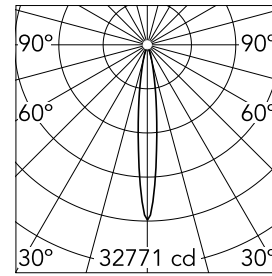

### Main specifications

Number of heads	1	Net lumen (lm)	3178
Lamp category	LED	Mountings	Track
Power (W)	38.5W	Environment	Indoor
CCT (K)	4000K		
CRI	90		

### Optical

Lighting type	Direct
LED type	LED array
Light distribution	Symmetric
Optical type	Spot
Beam angle (°)	12
Beam angle C90-270 (°)	12

Beam Angle:	12°		
	h(m)	E(lx)	D(m)
1	32771	0.22	
2	8193	0.43	
3	3641	0.65	
4	2048	0.87	
5	1311	1.08	

### Physical

Color	Black	Spot diameter (mm)	75
Orientation	Adjustable	Length (mm)	240
Weight (kg)	1.18		
Tilt (°)	90		
Rotation (°)	360		