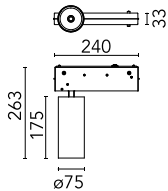

Number of heads	1	Net lumen (lm)	3026
Lamp category	LED	Mountings	Track
Power (W)	38.5W	Environment	Indoor
CCT (K)	4000K		
CRI	90		

Optical

Lighting type	Direct
LED type	LED array
Light distribution	Symmetric
Optical type	Flood
Beam angle (°)	35
Beam angle C90-270 (°)	35

Beam Angle:	35°		
h(m)	E(lx)	D(m)	
1	8517	0.64	
2	2129	1.28	
3	946	1.92	
4	532	2.55	
5	341	3.19	

Luminous flux luminaire
3026 lm

Electrical

Voltage (V)	48.00	Insulation class	III
Dimmable	Yes		
Driver	Remote		
Driver type	Electronic dimmable		
Emergency	Without		

Physical

Color	White	Spot diameter (mm)	75
Orientation	Adjustable	Length (mm)	240
Weight (kg)	1.18		
Tilt (°)	90		
Rotation (°)	360		

Note

The boxes of the luminaires are manufactured only in black.