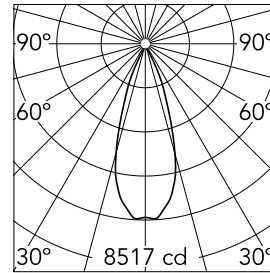

The Fast Track Spot 175

09.9038.BW - White

Spotlight to be installed in the The Fast Track system profile with a LED light source and glass optics: high performance spot, medium and flood lights.

Main specifications

Number of heads	1	Net lumen (lm)	3026
Lamp category	LED	Mountings	Track
Power (W)	38.5W	Environment	Indoor
CCT (K)	4000K		
CRI	90		

Optical

Lighting type	Direct
LED type	LED array
Light distribution	Symmetric
Optical type	Flood
Beam angle (°)	35
Beam angle C90-270 (°)	35

Physical

Color	White	Spot diameter (mm)	75
Orientation	Adjustable	Length (mm)	240
Weight (kg)	1.18		
Tilt (°)	90		
Rotation (°)	360		

Note

The boxes of the luminaires are manufactured only in black.