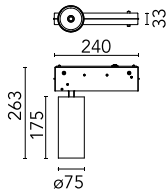

Number of heads	1	Net lumen (lm)	2903
Lamp category	LED	Mountings	Track
Power (W)	38.5W	Environment	Indoor
CCT (K)	3000K		
CRI	90		

Optical

Lighting type	Direct
LED type	LED array
Light distribution	Symmetric
Optical type	Flood
Beam angle (°)	35
Beam angle C90-270 (°)	35

Beam Angle:	35°		
	h(m)	E(lx)	D(m)
1	8173	0.64	
2	2043	1.28	
3	908	1.92	
4	511	2.55	
5	327	3.19	

Luminous flux luminaire
2903 lm

Electrical

Voltage (V)	48.00	Insulation class	III
Dimmable	Yes		
Driver	Remote		
Driver type	Electronic dimmable		
Emergency	Without		

Physical

Color	Black	Spot diameter (mm)	75
Orientation	Adjustable	Length (mm)	240
Weight (kg)	1.18		
Tilt (°)	90		
Rotation (°)	360		

Note

The boxes of the luminaries are manufactured only in black.