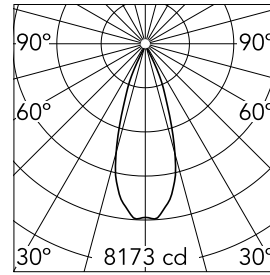

The Fast Track Spot 175

■ 09.9035.14 - Black

Spotlight to be installed in the The Fast Track system profile with a LED light source and glass optics: high performance spot, medium and flood lights.

Main specifications

Number of heads	1	Net lumen (lm)	2903
Lamp category	LED	Mountings	Track
Power (W)	38.5W	Environment	Indoor
CCT (K)	3000K		
CRI	90		

Optical

Lighting type	Direct
LED type	LED array
Light distribution	Symmetric
Optical type	Flood
Beam angle (°)	35
Beam angle C90-270 (°)	35

Physical

Color	Black	Spot diameter (mm)	75
Orientation	Adjustable	Length (mm)	240
Weight (kg)	1.18		
Tilt (°)	90		
Rotation (°)	360		

Note

The boxes of the luminaries are manufactured only in black.