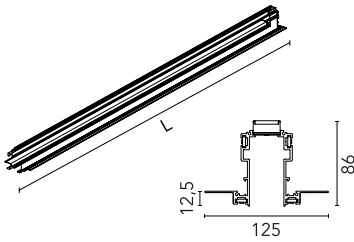

The Fast Track Recessed Profile

■ 06.1851.14 - Black

Electro-mechanical profile for recessed installations in plasterboard ceilings, with 1m to 3m lengths. Power and interconnection cables must be ordered separately. The covers must be ordered separately. Fixed or adjustable fastening kits available (optional). The roof fastening kits enable installation without the need for aluminium TC fastening profiles.

Main specifications

Mountings	Recessed
Environment	Indoor dry location

Electrical

Voltage (V)	48.00
Driver	Remote excluded
Emergency	Without

Physical

Color	Black
Weight (kg)	4.2
Length (mm)	1500

The Fast Track Recessed Profile