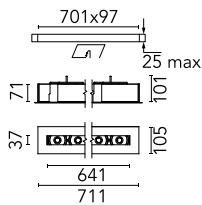

The Black Line Trim 8 Spots

03.0061.40A - White

Recessed integrated luminaire with 8 LED lighting spots. 1050 mA remote power supply not included.

Main specifications

Lamp category	LED	Mountings	Ceiling recessed
Power (W)	26W	Environment	Indoor dry location
CCT (K)	2700K		
CRI	90		
Net lumen (lm)	1253		

Optical

Lighting type	Direct
LED type	Power LED
Light distribution	Symmetric
Optical type	Flood
Beam angle (°)	42
Beam angle C90-270 (°)	44

Beam Angle:	44°		
h(m)	E(lx)	D(m)	
1	2591	0.77	
2	648	1.54	
3	288	2.31	
4	162	3.08	
5	104	3.85	

Luminous flux luminaire
1253 lm (EXTREME CUT OFF)

Electrical

Frequency (Hz)	50/60	Insulation class	III
Dimmable	No		
Driver	Remote excluded		
Driver type	Non Dimmable		
Emergency	Without		

Physical

Color	White
Orientation	Fixed
Recessed depth (mm)	105
Weight (kg)	2.54
Length (mm)	711