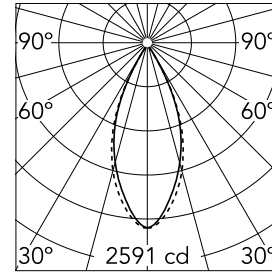

The Black Line Trim 8 Spots

03.0061.40A - White

Recessed integrated luminaire with 8 LED lighting spots. 1050 mA remote power supply not included.

Main specifications

Lamp category	LED	Mountings	Ceiling recessed
Power (W)	26W	Environment	Indoor dry location
CCT (K)	2700K		
CRI	90		
Net lumen (lm)	1253		

Optical

Lighting type	Direct
LED type	Power LED
Light distribution	Symmetric
Optical type	Flood
Beam angle (°)	42
Beam angle C90-270 (°)	44

Beam Angle:	44°		
h(m)	E(lx)	D(m)	
1	2591	0.77	
2	648	1.54	
3	288	2.31	
4	162	3.08	
5	104	3.85	

Luminous flux luminaire
1253 lm (EXTREME CUT OFF)

Electrical

Frequency (Hz)	50/60	Insulation class	III
Dimmable	No		
Driver	Remote excluded		
Driver type	Non Dimmable		
Emergency	Without		

Physical

Color	White
Orientation	Fixed
Recessed depth (mm)	105
Weight (kg)	2.54
Length (mm)	711