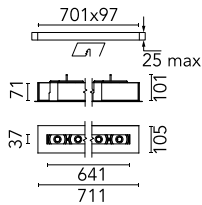

## The Black Line Trim 8 Spots

03.0061.00A - Primer

Recessed integrated luminaire with 8 LED lighting spots. 1050 mA remote power supply not included.

Luminous flux luminaire  
1253 lm (EXTREME CUT OFF)

### Physical

<b>Color</b>	Primer
<b>Orientation</b>	Fixed
<b>Recessed depth (mm)</b>	105
<b>Weight (kg)</b>	2.54
<b>Length (mm)</b>	711