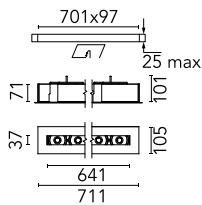

The Black Line Trim 8 Spots

03.0059.00A - Primer

Recessed integrated luminaire with 8 LED lighting spots. 1050 mA remote power supply not included.

Main specifications

Lamp category	LED	Mountings	Ceiling recessed
Power (W)	26W	Environment	Indoor dry location
CCT (K)	2700K		
CRI	90		
Net lumen (lm)	1364		

Optical

Lighting type	Direct
LED type	Power LED
Light distribution	Symmetric
Optical type	Spot
Beam angle (°)	11
Beam angle C90-270 (°)	12

Beam Angle:	12°	
h(m)	E(lx)	D(m)
1	25297	0.20
2	6324	0.40
3	2811	0.60
4	1581	0.80
5	1012	1.00

Luminous flux luminaire
1364 lm (EXTREME CUT OFF)

Electrical

Frequency (Hz)	50/60	Insulation class	III
Dimmable	No		
Driver	Remote excluded		
Driver type	Non Dimmable		
Emergency	Without		

Physical

Color	Primer
Orientation	Fixed
Recessed depth (mm)	105
Weight (kg)	2.45
Length (mm)	711