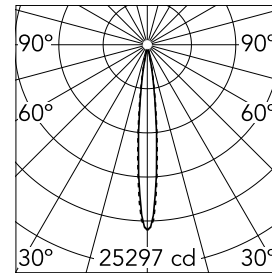

Optical

Lighting type	Direct
LED type	Power LED
Light distribution	Symmetric
Optical type	Spot
Beam angle (°)	11
Beam angle C90-270 (°)	12

Beam Angle:	12°	
h(m)	E(lx)	D(m)
1	25297	0.20
2	6324	0.40
3	2811	0.60
4	1581	0.80
5	1012	1.00

Luminous flux luminaire
1364 lm (EXTREME CUT OFF)

Electrical

Frequency (Hz)	50/60	Insulation class	III
Dimmable	No		
Driver	Remote excluded		
Driver type	Non Dimmable		
Emergency	Without		

Physical

Color	Primer
Orientation	Fixed
Recessed depth (mm)	105
Weight (kg)	2.45
Length (mm)	711