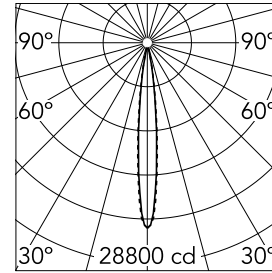

The Black Line Trim 8 Spots

03.0058.40A - White

Recessed integrated luminaire with 8 LED lighting spots. 1050 mA remote power supply not included.

Main specifications

Lamp category	LED	Mountings	Ceiling recessed
Power (W)	26W	Environment	Indoor dry location
CCT (K)	3000K		
CRI	90		
Net lumen (lm)	1553		

Optical

Lighting type	Direct
LED type	Power LED
Light distribution	Symmetric
Optical type	Spot
Beam angle (°)	11
Beam angle C90-270 (°)	12

Beam Angle:	12°		
h(m)	E(lx)	D(m)	
1	28800	0.20	
2	7200	0.40	
3	3200	0.60	
4	1800	0.80	
5	1152	1.00	

Luminous flux luminaire
1553 lm (EXTREME CUT OFF)

Electrical

Frequency (Hz)	50/60	Insulation class	III
Dimmable	No		
Driver	Remote excluded		
Driver type	Non Dimmable		
Emergency	Without		

Physical

Color	White
Orientation	Fixed
Recessed depth (mm)	105
Weight (kg)	2.54
Length (mm)	711