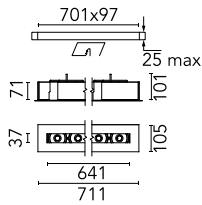

The Black Line Trim 8 Spots

03.0058.40A - White

Recessed integrated luminaire with 8 LED lighting spots. 1050 mA remote power supply not included.

Main specifications

Lamp category	LED	Mountings	Ceiling recessed
Power (W)	26W	Environment	Indoor dry location
CCT (K)	3000K		
CRI	90		
Net lumen (lm)	1553		

Optical

Lighting type	Direct
LED type	Power LED
Light distribution	Symmetric
Optical type	Spot
Beam angle (°)	11
Beam angle C90-270 (°)	12

Beam Angle:	12°		
h(m)	E(lx)	D(m)	
1	28800	0.20	
2	7200	0.40	
3	3200	0.60	
4	1800	0.80	
5	1152	1.00	

Luminous flux luminaire
1553 lm (EXTREME CUT OFF)

Electrical

Frequency (Hz)	50/60	Insulation class	III
Dimmable	No		
Driver	Remote excluded		
Driver type	Non Dimmable		
Emergency	Without		

Physical

Color	White
Orientation	Fixed
Recessed depth (mm)	105
Weight (kg)	2.54
Length (mm)	711