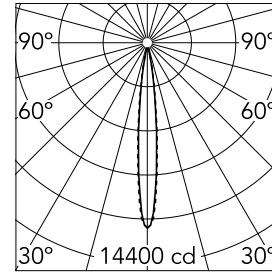

### Optical

<b>Lighting type</b>	Direct
<b>LED type</b>	Power LED
<b>Light distribution</b>	Symmetric
<b>Optical type</b>	Spot
<b>Beam angle (°)</b>	11
<b>Beam angle C90-270 (°)</b>	12

<b>Beam Angle:</b>	12°		
<b>h(m)</b>	<b>E(lx)</b>	<b>D(m)</b>	
1	14400	0.20	
2	3600	0.40	
3	1600	0.60	
4	900	0.80	
5	576	1.00	

Luminous flux luminaire  
777 lm (EXTREME CUT OFF)

### Physical

<b>Color</b>	White
<b>Orientation</b>	Fixed
<b>Recessed depth (mm)</b>	105
<b>Weight (kg)</b>	1.47
<b>Length (mm)</b>	391