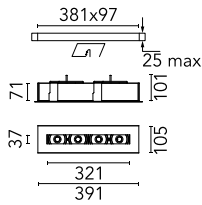

## The Black Line Trim 4 Spots

03.0054.40A - White

Recessed integrated luminaire with 4 LED lighting spots. 1050 mA remote power supply not included.

### Optical

<b>Lighting type</b>	Direct
<b>LED type</b>	Power LED
<b>Light distribution</b>	Symmetric
<b>Optical type</b>	Spot
<b>Beam angle (°)</b>	11
<b>Beam angle C90-270 (°)</b>	12

<b>Beam Angle:</b>	12°		
<b>h(m)</b>	<b>E(lx)</b>	<b>D(m)</b>	
1	14400	0.20	
2	3600	0.40	
3	1600	0.60	
4	900	0.80	
5	576	1.00	

Luminous flux luminaire  
777 lm (EXTREME CUT OFF)

### Physical

<b>Color</b>	White
<b>Orientation</b>	Fixed
<b>Recessed depth (mm)</b>	105
<b>Weight (kg)</b>	1.47
<b>Length (mm)</b>	391