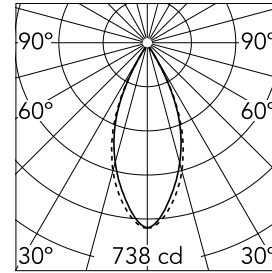

The Black Line Trim 2 Spots

03.0052.40A - White

Recessed integrated luminaire with 2 LED lighting spots. 1050 mA remote power supply not included.

Main specifications

Lamp category	LED	Mountings	Ceiling recessed
Power (W)	6.5W	Environment	Indoor dry location
CCT (K)	3000K		
CRI	90		
Net lumen (lm)	356		

Optical

Lighting type	Direct
LED type	Power LED
Light distribution	Symmetric
Optical type	Flood
Beam angle (°)	42
Beam angle C90-270 (°)	44

Beam Angle:	44°		
h(m)	E(lx)	D(m)	
1	738	0.77	
2	184	1.54	
3	82	2.31	
4	46	3.08	
5	30	3.85	

Luminous flux luminaire
356 lm (EXTREME CUT OFF)

Electrical

Frequency (Hz)	50/60	Insulation class	III
Dimmable	No		
Driver	Remote excluded		
Driver type	Non Dimmable		
Emergency	Without		

Physical

Color	White
Orientation	Fixed
Recessed depth (mm)	105
Weight (kg)	0.84
Length (mm)	231