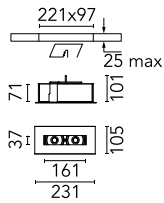

The Black Line Trim 2 Spots

03.0052.40A - White

Recessed integrated luminaire with 2 LED lighting spots. 1050 mA remote power supply not included.

Main specifications

Lamp category	LED	Mountings	Ceiling recessed
Power (W)	6.5W	Environment	Indoor dry location
CCT (K)	3000K		
CRI	90		
Net lumen (lm)	356		

Optical

Lighting type	Direct
LED type	Power LED
Light distribution	Symmetric
Optical type	Flood
Beam angle (°)	42
Beam angle C90-270 (°)	44

Beam Angle:	44°		
h(m)	E(lx)	D(m)	
1	738	0.77	
2	184	1.54	
3	82	2.31	
4	46	3.08	
5	30	3.85	

Luminous flux luminaire
356 lm (EXTREME CUT OFF)

Electrical

Frequency (Hz)	50/60	Insulation class	III
Dimmable	No		
Driver	Remote excluded		
Driver type	Non Dimmable		
Emergency	Without		

Physical

Color	White
Orientation	Fixed
Recessed depth (mm)	105
Weight (kg)	0.84
Length (mm)	231