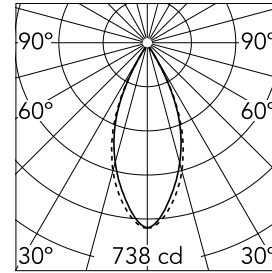

The Black Line Trim 2 Spots

03.0052.00A - Primer

Recessed integrated luminaire with 2 LED lighting spots. 1050 mA remote power supply not included.

Main specifications

Lamp category	LED	Mountings	Ceiling recessed
Power (W)	6.5W	Environment	Indoor dry location
CCT (K)	3000K		
CRI	90		
Net lumen (lm)	356		

Optical

Lighting type	Direct
LED type	Power LED
Light distribution	Symmetric
Optical type	Flood
Beam angle (°)	42
Beam angle C90-270 (°)	44

Beam Angle:	44°		
h(m)	E(lx)	D(m)	
1	738	0.77	
2	184	1.54	
3	82	2.31	
4	46	3.08	
5	30	3.85	

Luminous flux luminaire
356 lm (EXTREME CUT OFF)

Electrical

Frequency (Hz)	50/60	Insulation class	III
Dimmable	No		
Driver	Remote excluded		
Driver type	Non Dimmable		
Emergency	Without		

Physical

Color	Primer
Orientation	Fixed
Recessed depth (mm)	105
Weight (kg)	0.84
Length (mm)	231