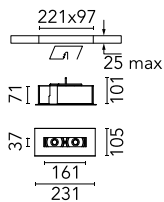

The Black Line Trim 2 Spots

03.0052.00A - Primer

Recessed integrated luminaire with 2 LED lighting spots. 1050 mA remote power supply not included.

Main specifications

Lamp category	LED	Mountings	Ceiling recessed
Power (W)	6.5W	Environment	Indoor dry location
CCT (K)	3000K		
CRI	90		
Net lumen (lm)	356		

Optical

Lighting type	Direct
LED type	Power LED
Light distribution	Symmetric
Optical type	Flood
Beam angle (°)	42
Beam angle C90-270 (°)	44

Beam Angle:	44°		
h(m)	E(lx)	D(m)	
1	738	0.77	
2	184	1.54	
3	82	2.31	
4	46	3.08	
5	30	3.85	

Luminous flux luminaire
356 lm (EXTREME CUT OFF)

Electrical

Frequency (Hz)	50/60	Insulation class	III
Dimmable	No		
Driver	Remote excluded		
Driver type	Non Dimmable		
Emergency	Without		

Physical

Color	Primer
Orientation	Fixed
Recessed depth (mm)	105
Weight (kg)	0.84
Length (mm)	231