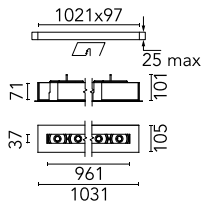

The Black Line Trim 12 Spots

03.0065.40A - White

Recessed integrated luminaire with 12 LED lighting spots. 1050 mA remote power supply not included.

Main specifications

Lamp category	LED	Mountings	Ceiling recessed
Power (W)	39W	Environment	Indoor dry location
CCT (K)	2700K		
CRI	90		
Net lumen (lm)	1879		

Optical

Lighting type	Direct
LED type	Power LED
Light distribution	Symmetric
Optical type	Flood
Beam angle (°)	42
Beam angle C90-270 (°)	44

Beam Angle:	44°		
h(m)	E(lx)	D(m)	
1	3887	0.77	
2	972	1.54	
3	432	2.31	
4	243	3.08	
5	155	3.85	

Luminous flux luminaire
1879 lm (EXTREME CUT OFF)

Electrical

Frequency (Hz)	50/60	Insulation class	III
Dimmable	No		
Driver	Remote excluded		
Driver type	Non Dimmable		
Emergency	Without		

Physical

Color	White
Orientation	Fixed
Recessed depth (mm)	105
Weight (kg)	3.81
Length (mm)	1031