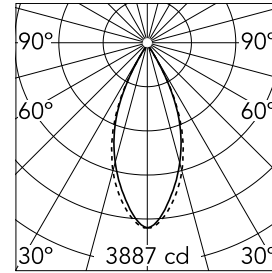

The Black Line Trim 12 Spots

03.0065.40A - White

Recessed integrated luminaire with 12 LED lighting spots. 1050 mA remote power supply not included.

Main specifications

Lamp category	LED	Mountings	Ceiling recessed
Power (W)	39W	Environment	Indoor dry location
CCT (K)	2700K		
CRI	90		
Net lumen (lm)	1879		

Optical

Lighting type	Direct
LED type	Power LED
Light distribution	Symmetric
Optical type	Flood
Beam angle (°)	42
Beam angle C90-270 (°)	44

Beam Angle:	44°		
h(m)	E(lx)	D(m)	
1	3887	0.77	
2	972	1.54	
3	432	2.31	
4	243	3.08	
5	155	3.85	

Luminous flux luminaire
1879 lm (EXTREME CUT OFF)

Electrical

Frequency (Hz)	50/60	Insulation class	III
Dimmable	No		
Driver	Remote excluded		
Driver type	Non Dimmable		
Emergency	Without		

Physical

Color	White
Orientation	Fixed
Recessed depth (mm)	105
Weight (kg)	3.81
Length (mm)	1031