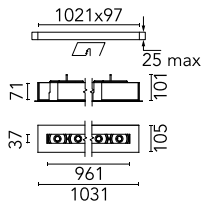

The Black Line Trim 12 Spots

03.0065.00A - Primer

Recessed integrated luminaire with 12 LED lighting spots. 1050 mA remote power supply not included.

Main specifications

Lamp category	LED	Mountings	Ceiling recessed
Power (W)	39W	Environment	Indoor dry location
CCT (K)	2700K		
CRI	90		
Net lumen (lm)	1879		

Optical

Lighting type	Direct
LED type	Power LED
Light distribution	Symmetric
Optical type	Flood
Beam angle (°)	42
Beam angle C90-270 (°)	44

Beam Angle:	44°		
h(m)	E(lx)	D(m)	
1	3887	0.77	
2	972	1.54	
3	432	2.31	
4	243	3.08	
5	155	3.85	

Luminous flux luminaire
1879 lm (EXTREME CUT OFF)

Electrical

Frequency (Hz)	50/60	Insulation class	III
Dimmable	No		
Driver	Remote excluded		
Driver type	Non Dimmable		
Emergency	Without		

Physical

Color	Primer
Orientation	Fixed
Recessed depth (mm)	105
Weight (kg)	3.81
Length (mm)	1031