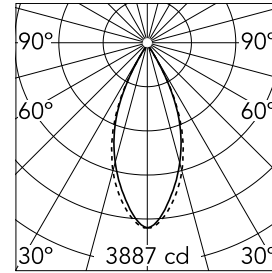

The Black Line Trim 12 Spots

03.0065.00A - Primer

Recessed integrated luminaire with 12 LED lighting spots. 1050 mA remote power supply not included.

Main specifications

Lamp category	LED	Mountings	Ceiling recessed
Power (W)	39W	Environment	Indoor dry location
CCT (K)	2700K		
CRI	90		
Net lumen (lm)	1879		

Optical

Lighting type	Direct
LED type	Power LED
Light distribution	Symmetric
Optical type	Flood
Beam angle (°)	42
Beam angle C90-270 (°)	44

Beam Angle:	44°		
h(m)	E(lx)	D(m)	
1	3887	0.77	
2	972	1.54	
3	432	2.31	
4	243	3.08	
5	155	3.85	

Luminous flux luminaire
1879 lm (EXTREME CUT OFF)

Electrical

Frequency (Hz)	50/60	Insulation class	III
Dimmable	No		
Driver	Remote excluded		
Driver type	Non Dimmable		
Emergency	Without		

Physical

Color	Primer
Orientation	Fixed
Recessed depth (mm)	105
Weight (kg)	3.81
Length (mm)	1031