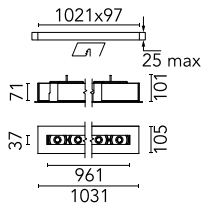

Electrical

Frequency (Hz)	50/60	Insulation class	III
Dimmable	No		
Driver	Remote		
Driver type	Electronic		
Emergency	Without		

Physical

Color	Primer
Orientation	Fixed
Recessed depth (mm)	105
Weight (kg)	3.81
Length (mm)	1031

Certification / Marking