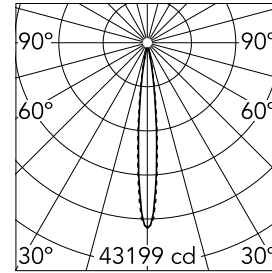

Optical

| | |
|-------------------------------|-----------|
| Lighting type | Direct |
| LED type | Power LED |
| Light distribution | Symmetric |
| Optical type | Spot |
| Beam angle (°) | 11 |
| Beam angle C90-270 (°) | 12 |

| | | | |
|--------------------|--------------|-------------|--|
| Beam Angle: | 12° | | |
| h(m) | E(lx) | D(m) | |
| 1 | 43199 | 0.20 | |
| 2 | 10800 | 0.40 | |
| 3 | 4800 | 0.60 | |
| 4 | 2700 | 0.80 | |
| 5 | 1728 | 1.00 | |

Physical

| | |
|----------------------------|--------|
| Color | Primer |
| Orientation | Fixed |
| Recessed depth (mm) | 105 |
| Weight (kg) | 3.81 |
| Length (mm) | 1031 |

Certification / Marking